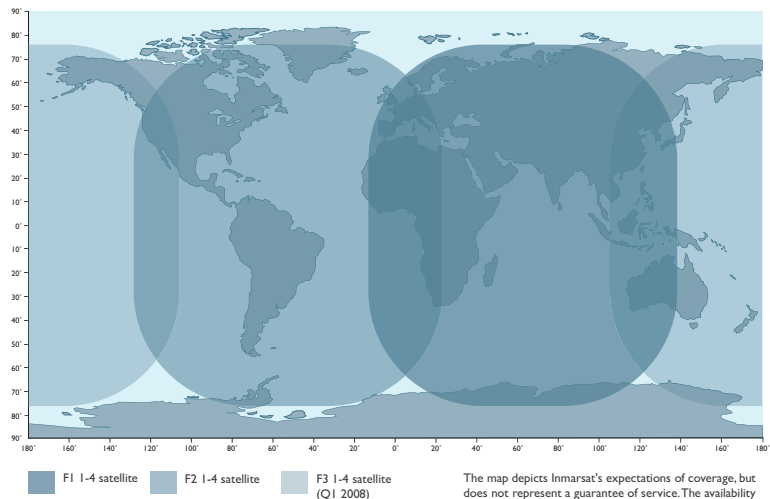

BGAN coverage